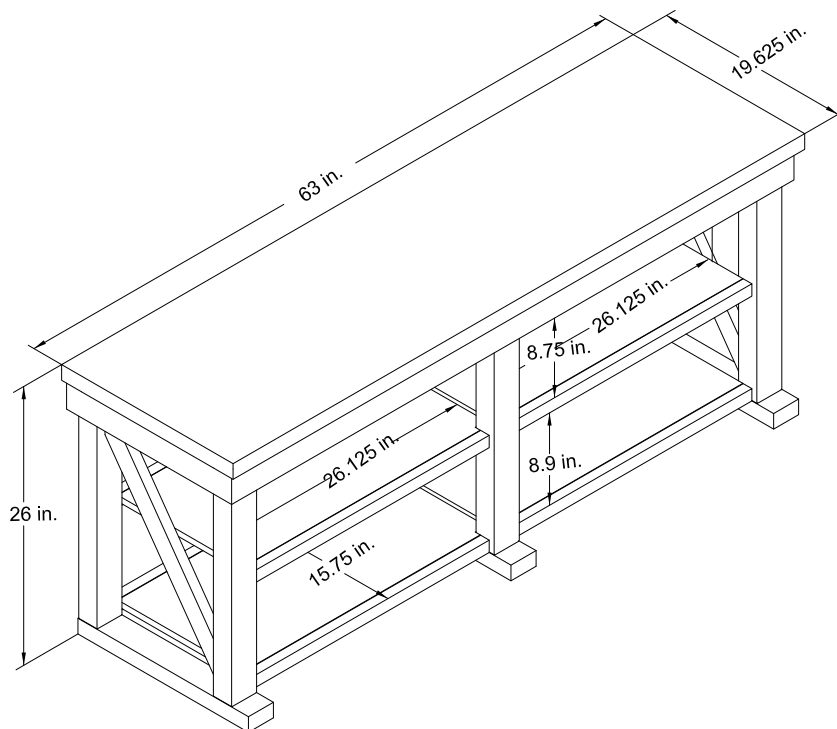

# TV Stand

Model Number: 7305013COM

Finish: Rustic White

OVERALL PRODUCT SIZE(in inches)

TV Stand:63"(W)\*19.625"(D)\*26"(H)

## MAXIMUM WEIGHT CAPACITIES